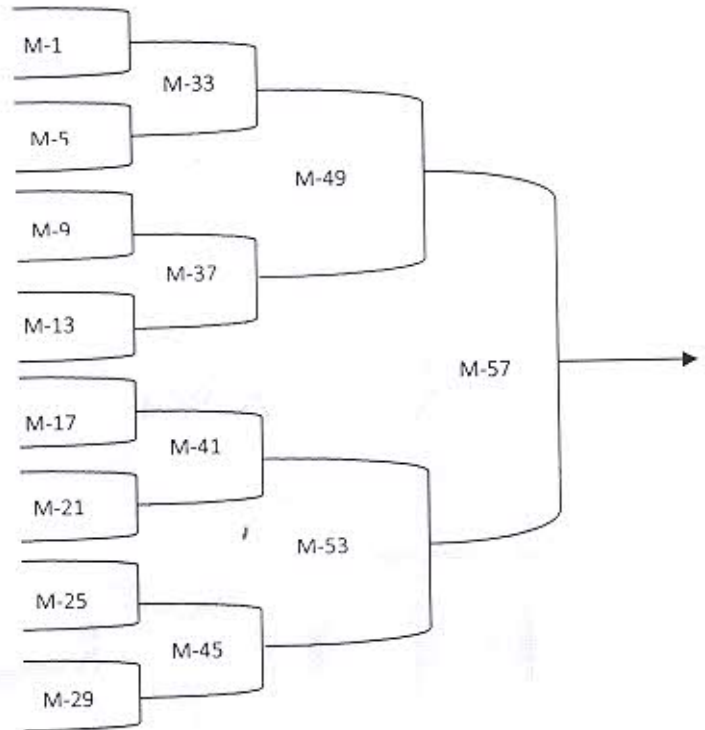

West Zone & Inter Zonal Inter University

Table Tennis (Men and Women) Tournament 2015-16
Organized By TIT Group of Institutions, Bhopal MP

Venue:- TIT Campus

Date – 23 to 26 Feb. 2016

Reporting Time: 08:00 AM

Fixture - Men

Pool - A

- 1 University of Mumbai
- 2 BYE
- 3 ITM Gwalior
- 4 Shivaji Uni. Kolhapur
- 5 Gujrat Tech. Gujrat
- 6 S.P. Puna Uni.
- 7 S.K.R.A Uni. Bikaner
- 8 Dr. P.D.K.V Akola
- 9 R.D.V.V Jabalpur
- 10 M.P.K.V Rahuri
- 11 Manipal Uni. Jaipur
- 12 Nirma Uni. Ahamdabad
- 13 M.V.H Science Uni. Nashik
- 14 Gondwana Uni. Gondwana
- 15 AISECT Uni., Bhopal
- 16 R.G.P.V Bhopal